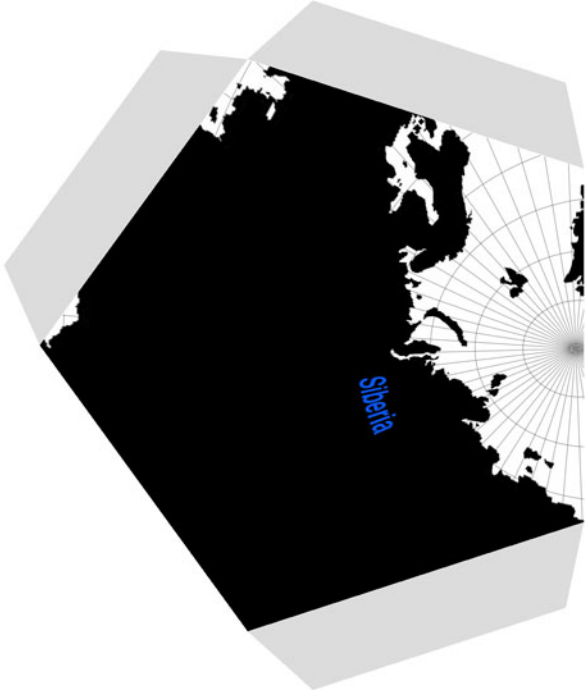

Africa

South Atlantic

The image features a stylized map of the South Atlantic Ocean. A grid of latitude and longitude lines is overlaid on the ocean area. The landmasses of South America and Africa are represented by solid black silhouettes. The text "South Atlantic" is written vertically in a blue, sans-serif font across the center of the ocean. The entire map is framed by a light gray, angular border that resembles a torn piece of paper or a stylized frame.